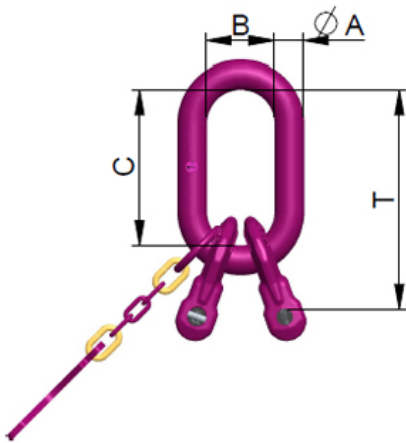

ICE-Master link for 2 strands IBK-RG 2-8

Artikel-Nr: 7903076

IBK-RG 2 - master link with 2 all direction, movable welded IRG connectors. Thus ensuring that only the correct chain diameter and number of legs can be connected. The ICE load and retaining pins are preassembled. Delivered complete with a flexible, 2-leg identification tag with integrated testing gauge. Surface: ICE-Pink powder coated Manufactured according to DIN EN 1677-4. The internal width is sufficient for high tensile hoist hooks.

ICE-Master link for 2 strands IBK-RG 2-8

Artikel-Nr: 7903076

weight	1.56 kg	3.44 lbs
Nominal WLL	4250 kg	9350 lbs
T	129 mm	5-1/16"
A	18 mm	11/16"
B	40 mm	1-9/16"
C	85 mm	3-11/32"