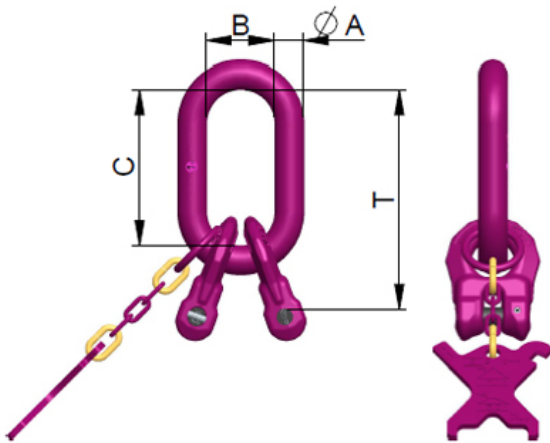

ICE-Master link for 2 strands IBK-RG 2-13

Artikel-Nr: 7903078

IBK-RG 2 - master link with 2 all direction, movable welded IRG connectors. Thus ensuring that only the correct chain diameter and number of legs can be connected. The ICE load and retaining pins are preassembled. Delivered complete with a flexible, 2-leg identification tag with integrated testing gauge. Surface: ICE-Pink powder coated Manufactured according to DIN EN 1677-4. The internal width is sufficient for high tensile hoist hooks.

ICE-Master link for 2 strands IBK-RG 2-13

Artikel-Nr: 7903078

weight	5.10 kg	11.24 lbs
Nominal WLL	11200 kg	24640 lbs
T	207 mm	8-5/32"
A	26 mm	1"
B	65 mm	2-9/16"
C	140 mm	5-1/2"