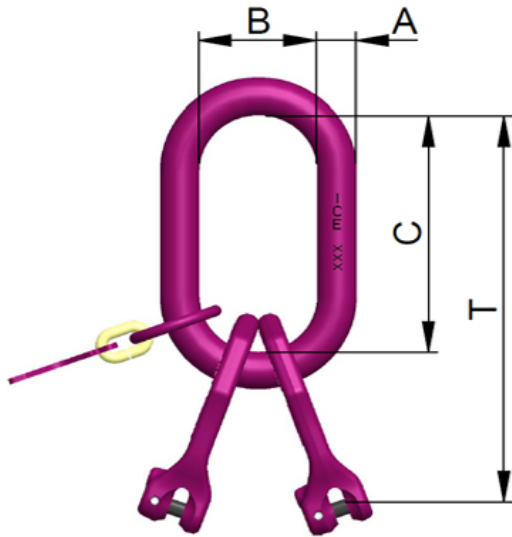

ICE-Master link IAK 4-4

Artikel-Nr: 7905033

Specially designed 4 leg master link for the 4mm ICE lifting chain. Manufactured in compliance with DIN EN 1677-4. Complete with an identification tag.

ICE-Master link IAK 4-4

Artikel-Nr: 7905033

weight	0.53 kg	1.17 lbs
Nominal WLL	1700 kg	3740 lbs
T	108 mm	4-1/4"
A	10 mm	3/8"
B	35 mm	1-3/8"
C	60 mm	2-3/8"