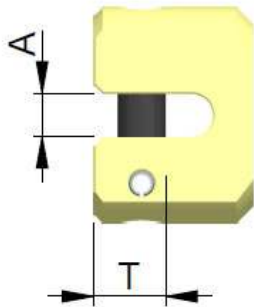

## ICE-End-closelink for 4mm Chain

Artikel-Nr: 7905039

For the securing of the chain leg when using the ICE - Mini lifter as a single leg shortening assembly. We basically recommend that the VIP - Mini lifter be equipped with 2 ICE - Mini hooks. It can then be universally used and this additionally prevents the chain from being accidentally drawn through the Mini lifter.

## ICE-End-closelink for 4mm Chain

Artikel-Nr: 7905039

<b>weight</b>	0.04 kg	0.09 lbs
<b>Nominal WLL</b>	800 kg	1760 lbs
<b>T</b>	9 mm	11/32"
<b>A</b>	4,8 mm	3/16"