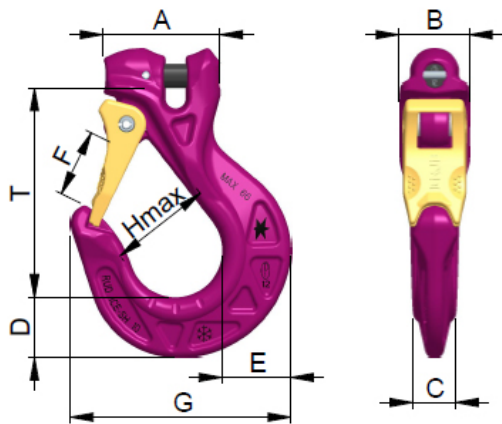

ICE-Star-Hook ISH 13

Artikel-Nr: 7995256

ICE-Star-Hook ISH - suitable down to -60°C . Due to its innovative construction, the skeletal design ICE-SH Star Hook is up to 25 % lighter than Grade 8 hooks of the same WLL, i.e. the next larger size. The large width of the throat of the hook is the same dimensionally as the million fold successful Granit-Super Hook - of the next larger size - so not everything was reduced. The safety latch of the RUD-Hook family, the GSH, SH, Cobra and ICE-Star Hook are interchangeable. (Make sure to select the correct diameter) - easy to supply spare parts. Surface: ICE-Pink powder coated All the benefits of the VIP-Cobra-Hook are included and improved:

- Edge protection - increased section at the side and top of the hook for the safety latch
- Wear ribs - which protects the first chain link
- Thickened tip of the hook - prevents incorrect and dangerous use of the hook tip
- Forged, tempered and ergonomic safety latch with a triple-coiled, double-leg spring in stainless steel. Exceeds by far, the EN standards values for side loading.
- Marker points to check the width of the hook on inspection - (often copied)
- Patented wear marks that, without measuring, show instantly when the hook has reached the statutory allowable wear limit and must be replaced

ICE-Star-Hook ISH 13

Artikel-Nr: 7995256

weight	3.63 kg	8.00 lbs
Nominal WLL	8000 kg	17600 lbs
T	153 mm	6"
A	85 mm	3-11/32"
B	52 mm	2-1/16"
C	31 mm	1-7/32"
D	50 mm	1-31/32"
E	56 mm	2-3/16"
F	50 mm	1-31/32"
G	166 mm	6-17/32"
H	80 mm	null