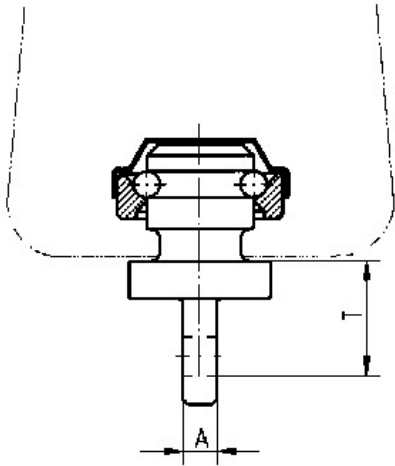

Swivel Adapter for Hoists HWA 6 - DK 400

Artikel-Nr: 7985570

For Demag-DK- and -DC-hoisting devices:

Appropriate for ;

- Type series DK 1 up to 200 kg (Single leg)
- Type series DK 2 up to 400 kg (Single leg)
- Type series DC 1 up to 125 kg (Single leg)
- Type series DC 2 up to 250 kg (Single leg)

Complete with the original Demag ball bearing. Made of high tensile, quenched and tempered special steel. Tested acc. to EN 1677-1 and BGR 500/DGUV Regel 100-500. Appropriate for all 6mm - RUD components with a clevis connection.

Swivel Adapter for Hoists HWA 6 - DK 400

Artikel-Nr: 7985570

weight	0.12 kg	0.26 lbs
Nominal WLL	400 kg	880 lbs
T	22 mm	7/8"
A	6 mm	15/64"